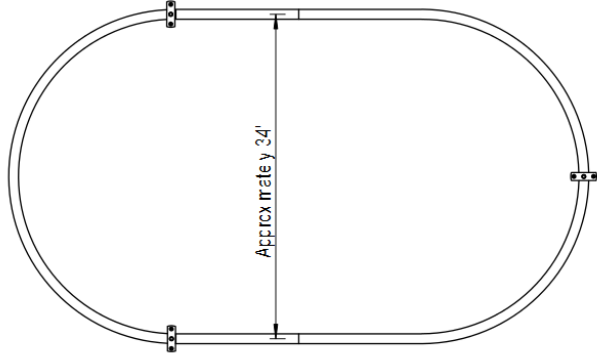

Tub & Shower Curtain Hoop 9HBESC2

9HBESC2
Tub & Shower Curtain Hoop - Approximately 34" x 56"
Includes 3 Ceiling Mounting Bracket (Adjustable Up To 24")

TEL: 905-851-6781
FAX: 905-851-8031
TOLL FREE: 800-461-5901