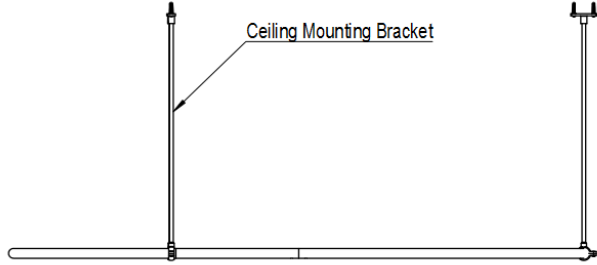

Tub & Shower Curtain Hoop 9HBESC2

9HBESC2
Tub & Shower Curtain Hoop - Approximately 34" x 56"
Includes 3 Ceiling Mounting Bracket (Adjustable Up To 24")

TEL: 905-851-6781
FAX: 905-851-8031
TOLL FREE: 800-461-5901